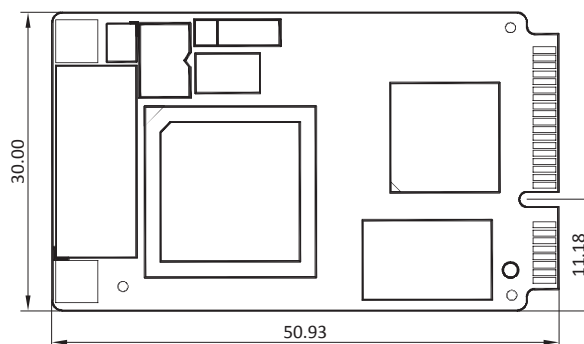

## Dimensions (Unit: mm)

### ◆ Others

Dimensions	51 mm x 30 mm
Operating Temperature	0°C ~ 60°C (32° ~ 140°F), non-condensing
Power Consumption	3W