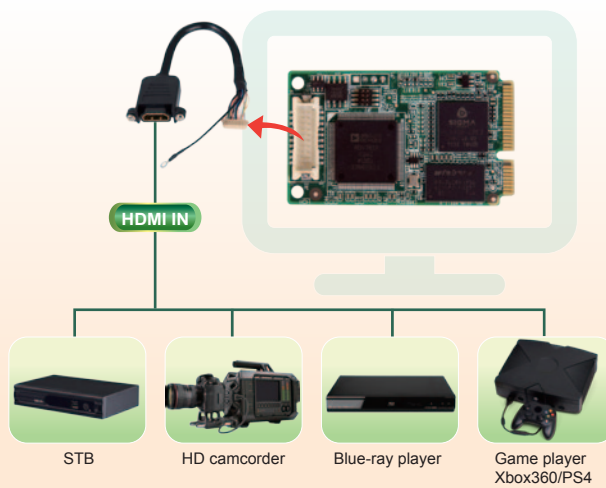

H.264 Hardware Codec

Video Recording/Streaming